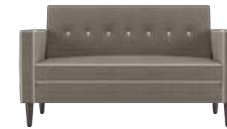

JIMMY 2 SEATER SOFA
140 X 75 X 81 CM
Tuscan Tan