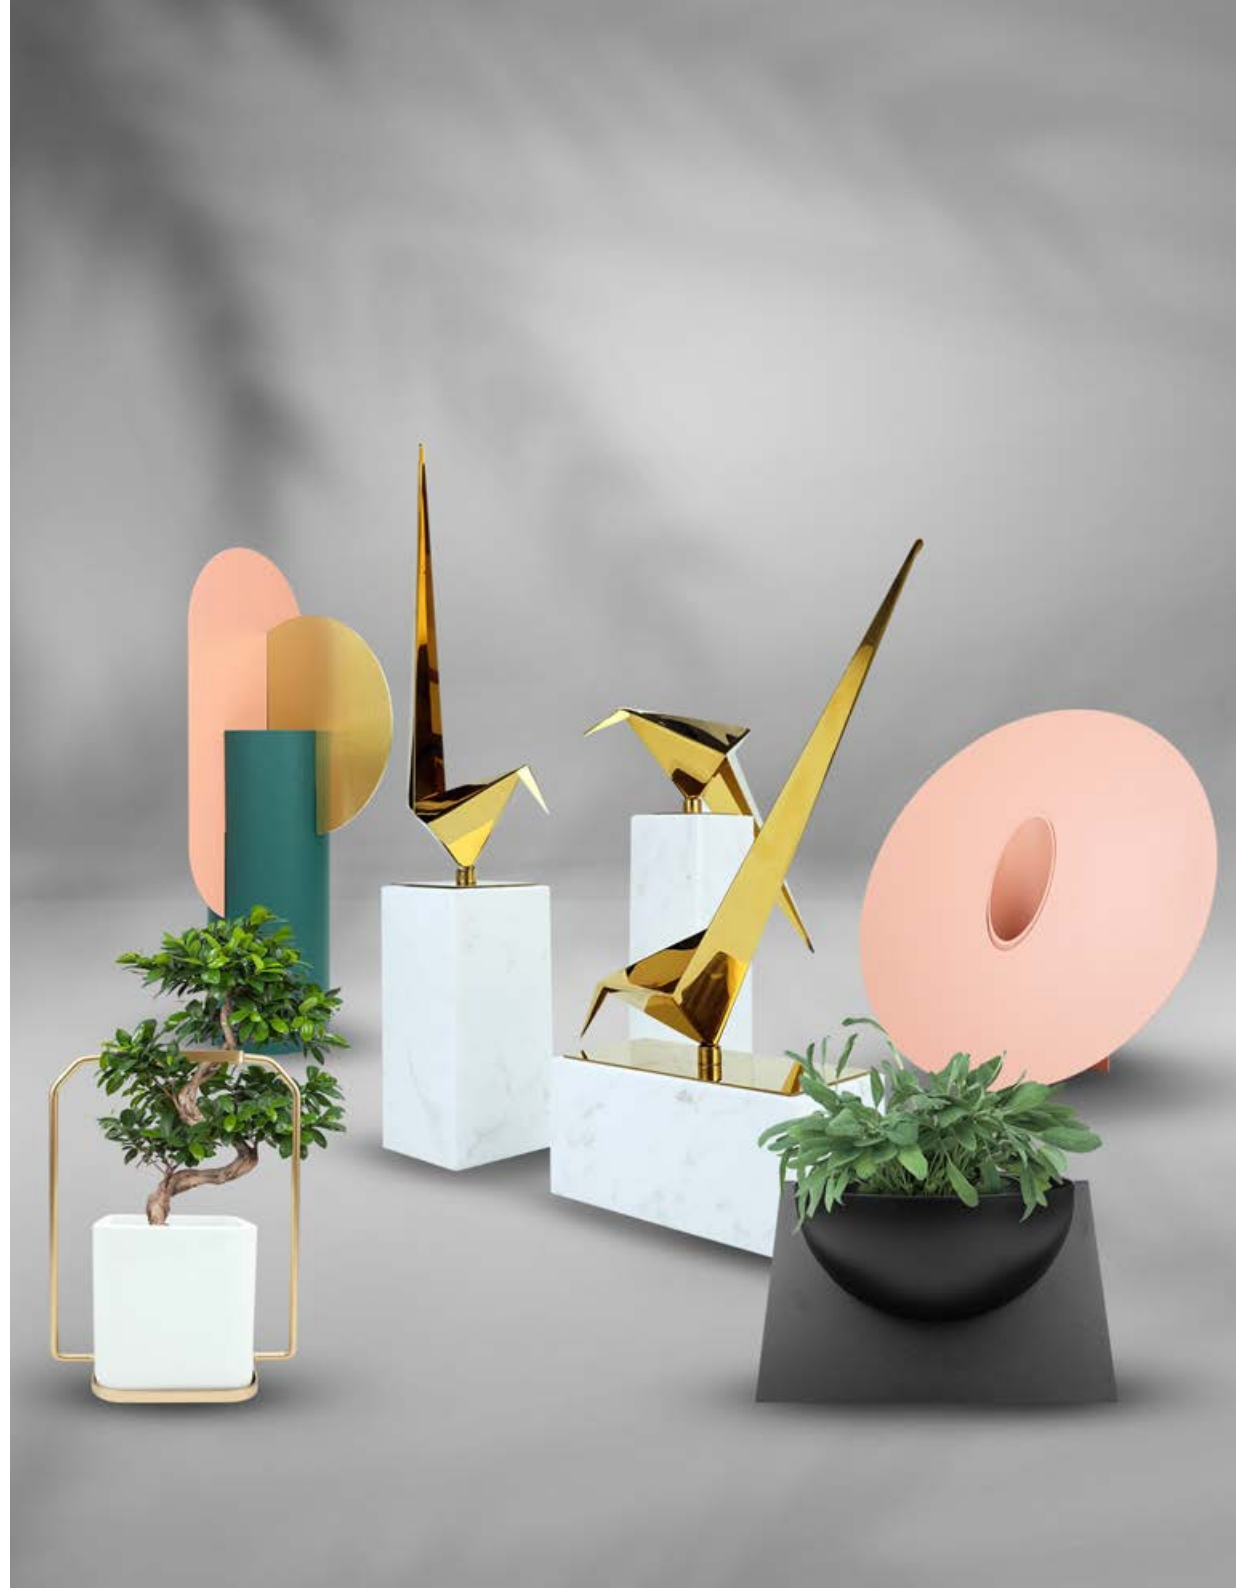

nestudio

HOME DECOR CATALOG

www.nestudio.com